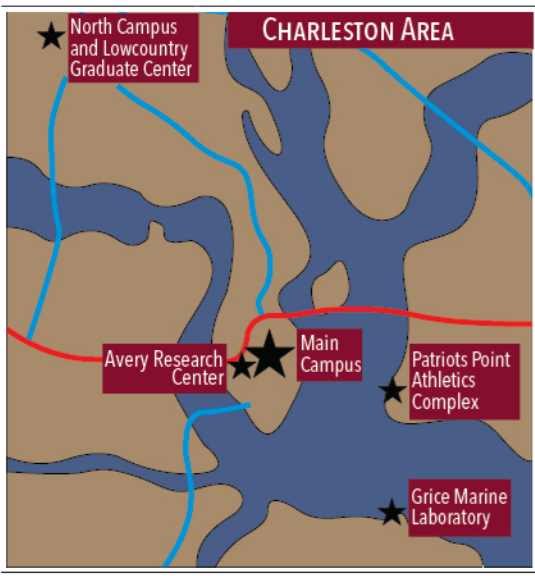

PATRIOTS POINT ATHLETICS COMPLEX

GRICE MARINE LABORATORY

NORTH CAMPUS AND LOWCOUNTRY GRADUATE CENTER

AVERY RESEARCH CENTER

COLLEGE of CHARLESTON

66 George Street
Charleston, SC 29424
843.805.5507
www.cofc.edu