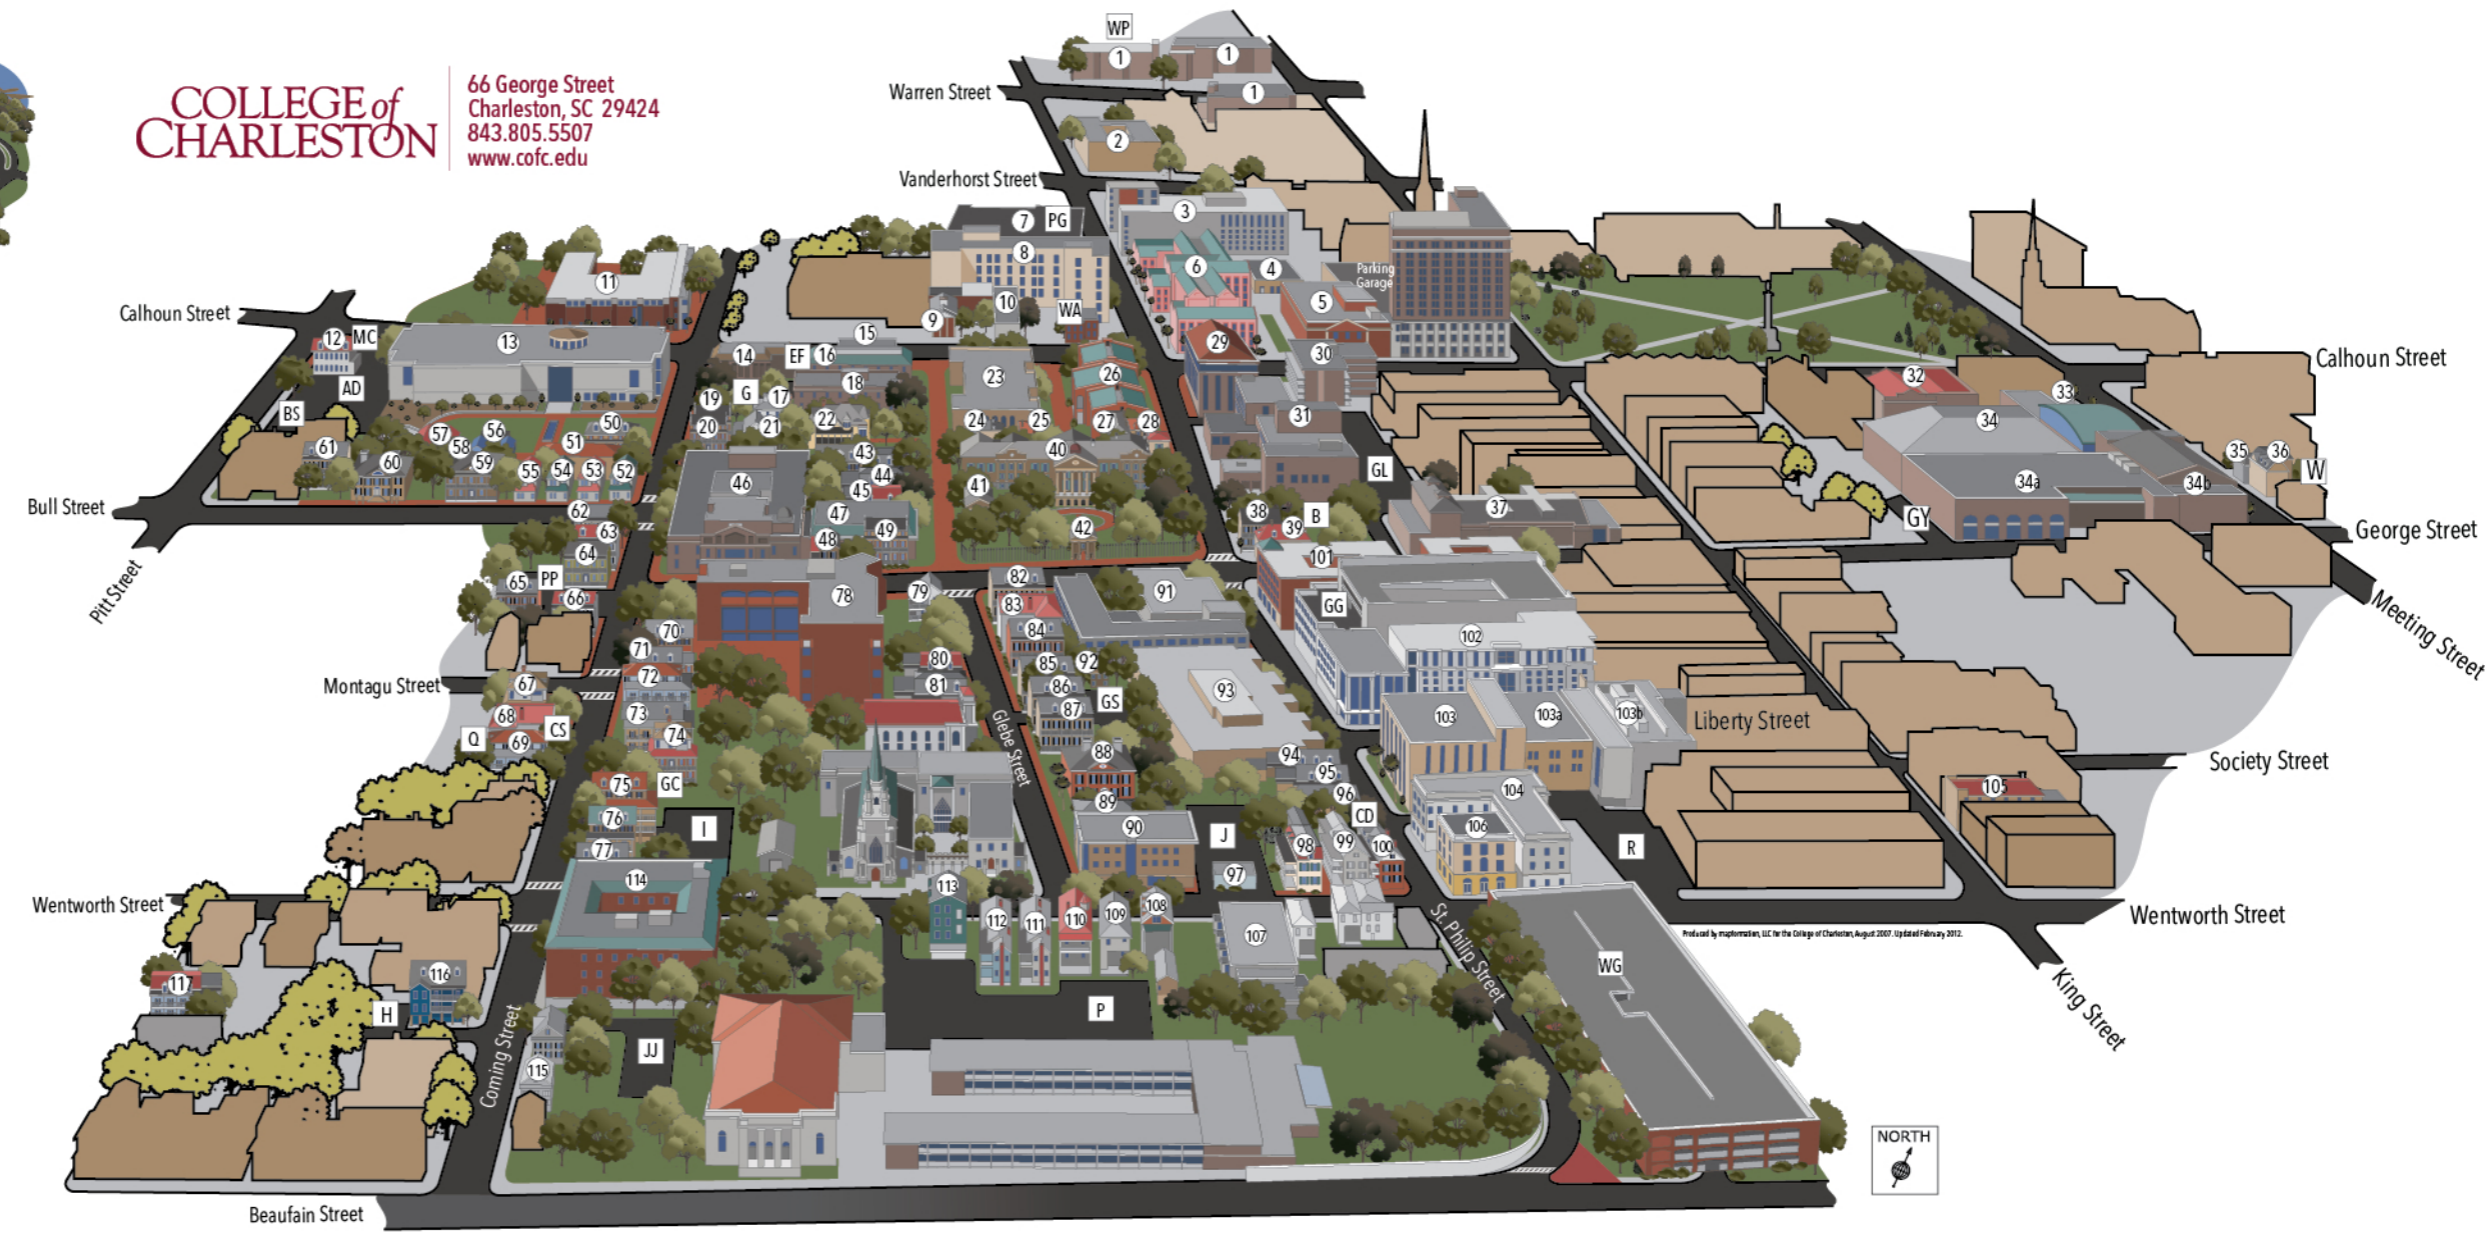

PATRIOTS POINT ATHLETICS COMPLEX

GRICE MARINE LABORATORY

NORTH CAMPUS AND LOWCOUNTRY GRADUATE CENTER

AVERY RESEARCH CENTER

COLLEGE of CHARLESTON

66 George Street
Charleston, SC 29424
843.805.5507
www.cofc.edu